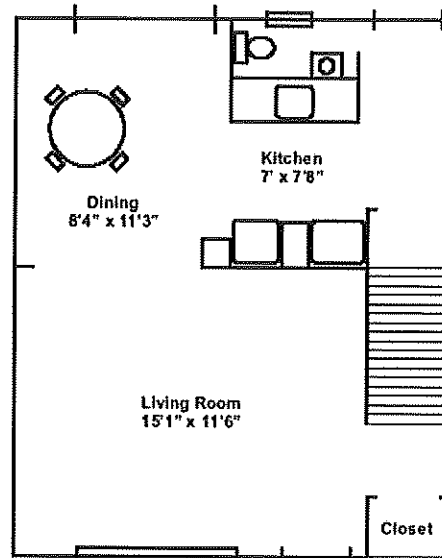

GEORGETOWN PLACE
COOPERATIVE

24276 Rosewood Avenue Taylor, Michigan 48160
(734) 946-9120 GeorgetownPlaceCoop.com

2 Bedroom/1.5 Bath
840 Sq. Ft.
+ full basement

Second Floor

First Floor