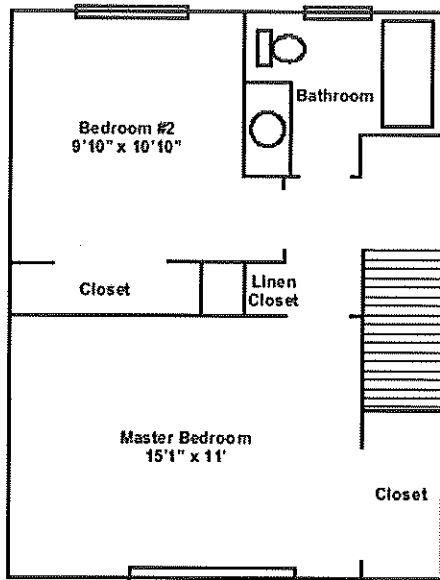

GEORGETOWN PLACE
COOPERATIVE

24276 Rosewood Avenue Taylor, Michigan 48160
(734) 946-9120 GeorgetownPlaceCoop.com

2 Bedroom/1.5 Bath
840 Sq. Ft.
+ full basement

Second Floor

First Floor